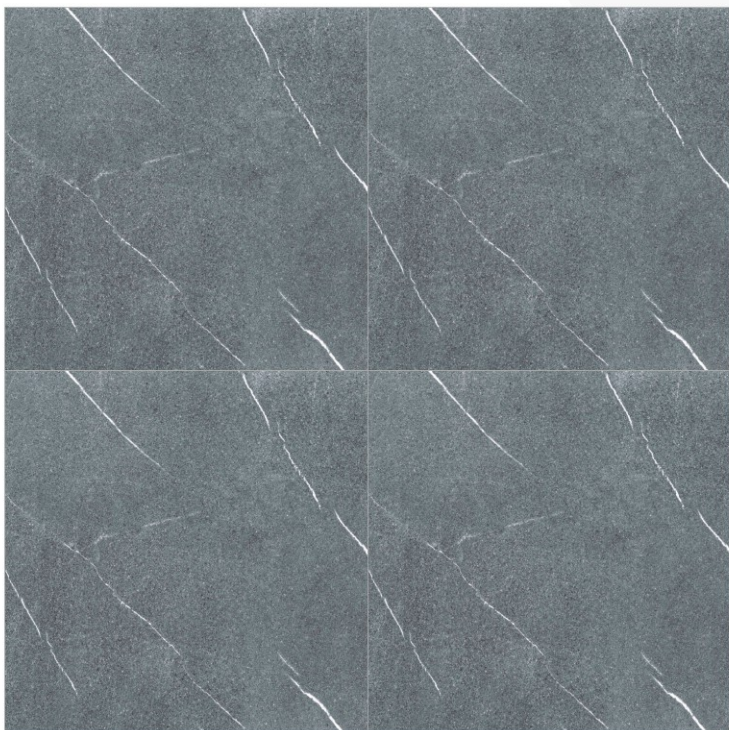

3091-D

**DIGITAL  
PARKING SERIES**  
300x300MM

3092-L

**DIGITAL  
PARKING SERIES**  
300x300MM

3092-D

**DIGITAL  
PARKING SERIES**  
300x300MM

Moon Terracotta

**DIGITAL  
PARKING SERIES**  
300x300MM