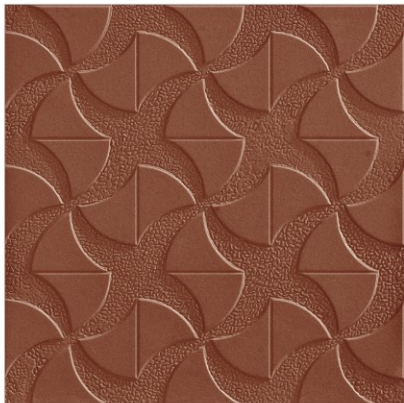

**DIGITAL
PARKING SERIES**
300x300MM

Florence Terracotta