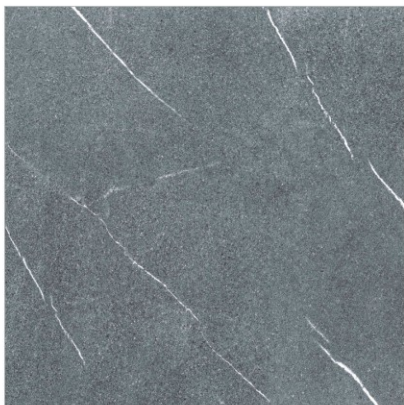

3091-D

**DIGITAL  
PARKING SERIES**  
300x300MM

3092-L

**DIGITAL  
PARKING SERIES**  
300x300MM

3092-D

**DIGITAL  
PARKING SERIES**  
300x300MM

Moon Terracotta

**DIGITAL  
PARKING SERIES**  
300x300MM