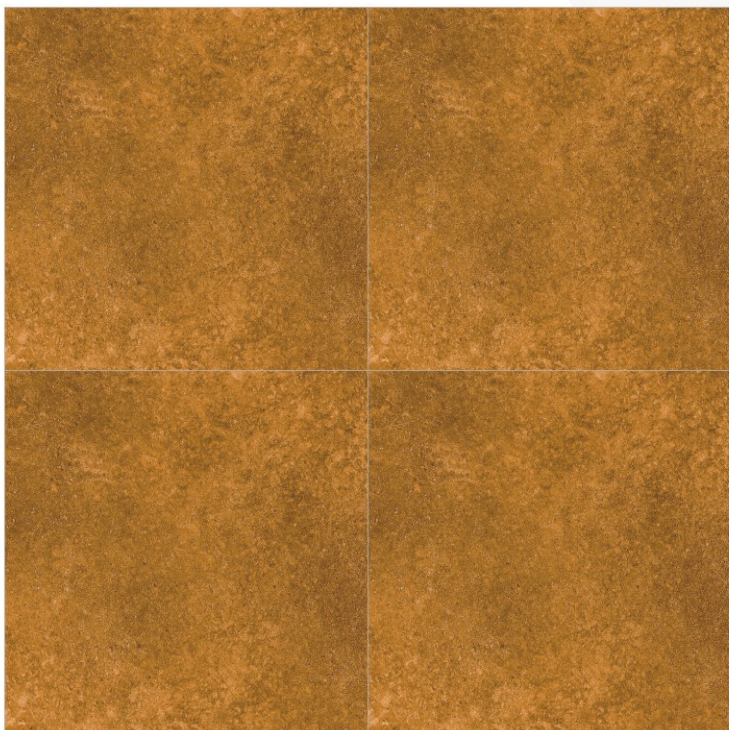

**DIGITAL
PARKING SERIES**
300x300MM

1045-D